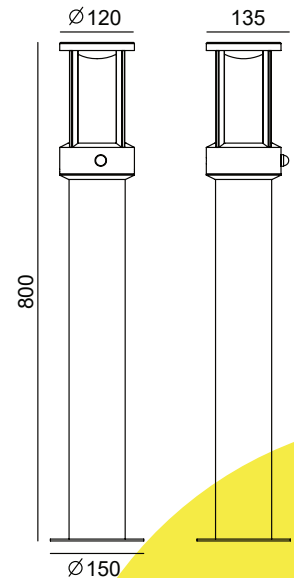

OUTDOOR LIGHT WALL LAMP

TECHNICAL SHEET
KL-OD0058

KEYLIGHT

SPAIN

PRODUCTOS DE ILUMINACION

FEATURES

- 220-240V
- CE ROHS Certified
- Silicon-rubber gasket
- Die-cast aluminium Body
- Powder-coated with pretreatment for outdoor use
- 3-years warranty

SPECIFICATIONS

| | |
|-------------------|-----------------------------------|
| Product Code | KL-OD0058/PIR |
| Power | 13W |
| Input | 220-240V |
| Luminous flux | 800 lm |
| Color Temperature | 2700k-6500k |
| Beam Angle | 120° |
| Power factor | ≥0.85 |
| CRI | 80 |
| Finishing Colors | White/Silver Grey/Dark Grey/Black |
| LED Type | SMD |
| IP Rating | IP65 Class 1 |
| Size | 220mm*Ø150mm |
| Warranty | 3 years |